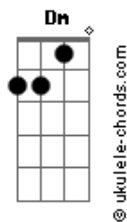

(B F Ab)

Dm F C
There is nothing you can say
To bring me running back
Dm F C
My mind is reeling but it's okay
The storm is pushing back
Dm F C
Another open mouth to cut me down
And let me drown
Dm F C
I can't remember a better day
But I'm not coming back

Bb Dm
There's no comfort in song

Bb
I find it hard to believe

Dm F
Don't go gently into the good night
C
But keep on fighting as the light dies
Dm F
A wise man knows that the dark's bright
C
But we'll keep on coming
Keep on coming on
Dm F
The sun will tell you that it's all right
C
The sun is burning in a dead sky
Dm F
But you can't keep living in a broke mind
C
So keep on running
Keep on coming on
(B F Ab F) (3x)

(B F Ab Bb)

Em G
Don't go gently into the good night
D
But keep on fighting as the light dies
Em G
A wise man knows that the dark's bright
D
But we'll keep on coming
Keep on coming on
Em G
The sun will tell you that it's all right
D
The sun is burning in a dead sky
Em G
But you can't keep living in a broke mind
D
So keep on running
Keep on coming on

(Bb F) (2x)

Bb C
Keep on coming
Keep on coming on

Dm F
The sun will tell you that it's all right
C
The sun is burning in a dead sky
Dm F
But you can't keep living in a broke mind
C
So keep on running
Keep on coming on

Acordes