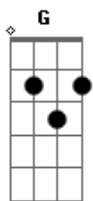

Selena Gomez - Crush

Tom: G

(intro 2x) D A G

(verse 1)

D
I guess I should've known
A G
It wasn't gonna end okay
D
You're such a trouble maker
A G
But I like you just that way
D A
A bomb tick ticking with me
G
The one I'd best to blame
D
Just like I can't tell
A G
And I'm ready to blow
D A
I sat around a lot and thought
G
About the world without you
D
And no matter what you think
A G
Everything is not about you
D
You think I'm still
A
hung up on you
G
But baby it's not true

(eefrain)

G D
Now look at me
G D G
Your memories turn into dust
D G A
There's only one explanation

(chorus 1)

D Gbm D C G
I wasn't really in love
I wasn't really in love
D Gbm D C G
It was just a crush
It was just a crush
D Gbm D C G
Sparks fly when we touch
It was never enough
D Gbm D C G
It was just a crush
D Gbm D C D Gbm D

It was just a crush
G D Gbm D G D Gbm D G
Yeah

(verse 2)

D A
You found one the things you need
G
There's nothing left to lose
D A
The things I never wanna be
G
I owe it all to you
D A
You just can't help yourself
G
It's what you do
D A
Cause this is real life
G
Not your show

(repeat refrain)
(repeat chorus 1)

(bridge)

A Gb
You'll be fine
G
Just find another girl
D A
To kick around
Gb
Won't be long
G
Until they all know what
D G
I figured out

(chorus 2)

D (silence) A C G
I wasn't really in love
I wasn't really in love
D A G
It was just a crush
It was just a crush
D Gbm D C G
Sparks fly when we touch
It was never enough
D Gbm D C G
It was just a crush
D Gbm D C D Gbm D
It was just a crush
G D Gbm D G D Gbm D G
Yeah
D Gbm D G D Gbm D G D Gbm D G
It was just a crush
yeah!

Acordes

© ukulele-chords.com