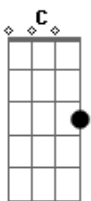

(pre-chorus)

F G Dm E
i can't let you vanish there's no magic when you're gone

(chorus)

Am Dm
you say you don't need me
G Am
you say it's time to believe me
Am F E
i'm not gonna let you

Disappear

Am Dm
i don't wanna hear it
G Am
i don't wanna believe it
Am F E
i'm not gonna let you
Am (C Dm G Am) (2x)
Disappear uh oh uh oh oh-oh 3x(Disappear)

(verse 2)

Am
i don't wanna be lonely
but you were always the only one who'd
Dm
cast a spell
and make it feel
F G Am
like all of this was real

Am
nothing but an illusion
but i'm not gonna lose ya

Dm
so just do your trick
and make it quick
F G
cuz i'm pretending

(pre-chorus)

F G Dm E
i can't let you vanish there's no magic when you're gone

(chorus)

Am Dm
you say you don't need me
G Am
you say it's time to believe me
Am F E
i'm not gonna let you

Disappear

Am Dm
i don't wanna hear it
G Am
i don't wanna believe it
Am F E
i'm not gonna let you
Am (C Dm G Am) (2x)
Disappear uh oh uh oh oh-oh 3x(Disappear)

(solo)

don't go!

(pre-chorus)

F G Dm E
i can't let you vanish there's no magic when you're gone

(chorus)

Am Dm
you say you don't need me
G Am
you say it's time to believe me
Am F E
i'm not gonna let you

Disappear

Am Dm
i don't wanna hear it
G Am
i don't wanna believe it
Am F E
i'm not gonna let you
Am (C Dm G Am) (2x)
Disappear uh oh uh oh oh-oh 3x(Disappear)

(repeat til fade)

Acordes

© ukulele-chords.com