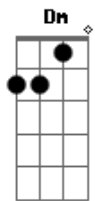

(bridge)

Dm
smile for the camera
everybodys looking at you
smile for the camera if your
heart if full of pressure
smile for the camera
(camera camera)
smile for the camera
its gonna catch you

(interlude 2x) Dm C F Gm

(repeat chorus)

(outro)

Dm
Smile for the camera
everybodys looking at you
Smile for the camera if your
heart is under pressure

Acordes

© ukulele-chords.com

© ukulele-chords.com

© ukulele-chords.com

© ukulele-chords.com