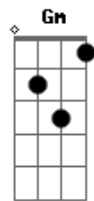

no its not all about

Dm B C
You When your falling down
G

you know i'll be around

Bb C
When your falling down
(when your falling down)

(interlude 2x) Dm F C Bb Gm Bb

(verse 2 - bass only)

Dm F
Whats out of place when you
C Bb Gm Bb
look into the mirror

(bridge)

Dm
smile for the camera
everybodys looking at you
smile for the camera if your
heart if full of pressure
smile for the camera
(camera camera)
smile for the camera
its gonna catch you

(interlude 2x) Dm C F Gm

(repeat chorus)

(outro)

Dm
Smile for the camera
everybodys looking at you
Smile for the camera if your
heart is under pressure

Acordes

© ukulele-chords.com

© ukulele-chords.com

© ukulele-chords.com

© ukulele-chords.com