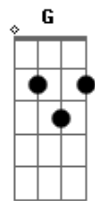

© ukulele-chords.com