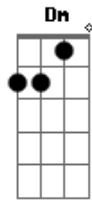

© ukulele-chords.com