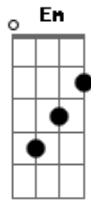

C F
Ho - ld on

C
Till yesterday is far away

C
Don't let it get you down

Am Em F
It will bury you, very soon, oh yeah

C
Come into your own
And then let it go

Am Em F
Don't you know, oh yeah

C C F

Ho - ld on

C
And suddenly you find your way

C F
Ho - ld on

C
Till yesterday is far away

G Dm
When you've had enough of everything

G
All is left is let it go

C C F
Ho - ld on

C
And suddenly you find your way

C F
Ho - ld on

C
Till yesterday is far away

C C F
Ho - ld on

C
And suddenly you find your way

C F
Ho - ld on

C - once
Till yesterday is far away

Acordes

© ukulele-chords.com

© ukulele-chords.com