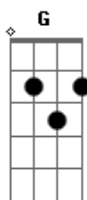

G D
It never was a night at day and then the week will fade away
Em C
Let it be. nothing less. and let the dreams remain.
G
Take a leap and fade and hope you fly
D
Feel what it's like to be alive
Em C
Give it all, what we've got and lay it all on the line
Em C Am C
And we can find a way to do anything if we try to

Refrão:

G D Em
Live like there's no tomorrow
C
(cause all we have is here right now)
G D Em

Love like it's all that we know
C
(The only chance that we ever found)
G D
Believe in what we feel inside
Em
Believe in it and it'll never die.
C
So never let this life pass us by.
G D Em C
Live like there's no tomorrow.

Am G Em
Will you be by my side? We'll do this together.
C Am C

G D
Just you and Me. Nothing is impossible. Nothing is impossible!

Refrão:

G D Em
Live like there's no tomorrow
C
(cause all we have is here right now)
G D Em
Love like it's all that we know.
C
(The only chance that we ever found)
G D
Believe in what we feel inside
Em
Believe in it and it'll never die.
C
So never let this life pass us by
G D Em C
Live like there's no tomorrow.
G D Em
Live like there's no tomorrow
C
(cause all we have is here right now)
G D Em
Love like it's all that we know.
C
(The only chance that we ever found)
G D
Believe in what we feel inside
Em G
Believe in it and it'll never die.
C
So never let this life pass us by.
G D Em
Live like there's no tomorrow

Acordes

© ukulele-chords.com