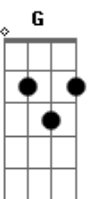

© ukulele-chords.com