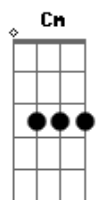

© ukulele-chords.com