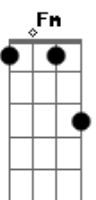

© ukulele-chords.com