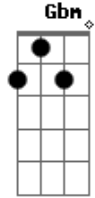

© ukulele-chords.com