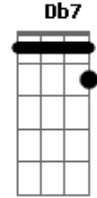

Vou com meu terno riscado, uma flor do lado e meu chapéu na mão

Acordes

© ukulele-chords.com

© ukulele-chords.com

© ukulele-chords.com

© ukulele-chords.com

© ukulele-chords.com

© ukulele-chords.com