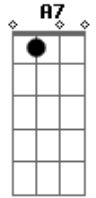

Vou com meu terno riscado, uma flor do lado e meu chapéu na mão

Acordes

© ukulele-chords.com

© ukulele-chords.com

© ukulele-chords.com

© ukulele-chords.com

© ukulele-chords.com

© ukulele-chords.com