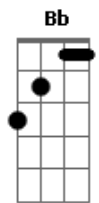

Shaman - Innocence

Tom: F

Dedilhado Inicial

Dedilhado acompanha o Gm e Bb
Intro: Dedilhado (Gm e Bb)

Gm
I woke today
Gm
Inside the train of dreams
Gm Bb
The rain poured down in black and white
Gm
I stood and stared
Gm
The rest of what remains
Gm Bb
My own world crumbling around
Ab
I held my tears
Cm Bb
One day comes after another

Dm Bb A Dm
Lick Final

Acordes

© ukulele-chords.com

© ukulele-chords.com

© ukulele-chords.com

© ukulele-chords.com

© ukulele-chords.com

© ukulele-chords.com