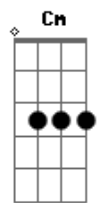

Shaman - Innocence

Tom: F

Dedilhado Inicial

Dedilhado acompanha o Gm e Bb
Intro: Dedilhado (Gm e Bb)

Gm
I woke today
Gm
Inside the train of dreams
Gm Bb
The rain poured down in black and white
Gm
I stood and stared
Gm
The rest of what remains
Gm Bb
My own world crumbling around
Ab
I held my tears
Cm Bb
One day comes after another

Dm Bb A Dm
Lick Final

Acordes

© ukulele-chords.com

© ukulele-chords.com

© ukulele-chords.com

© ukulele-chords.com

© ukulele-chords.com

© ukulele-chords.com