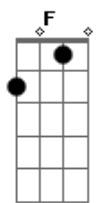

Shaman - Innocence

Tom: F

Dedilhado Inicial

Dedilhado acompanha o Gm e Bb
Intro: Dedilhado (Gm e Bb)

Gm
I woke today
Gm
Inside the train of dreams
Gm Bb
The rain poured down in black and white
Gm
I stood and stared
Gm
The rest of what remains
Gm Bb
My own world crumbling around
Ab
I held my tears
Cm Bb
One day comes after another

Gm
The falling rain
Gm
Carassed my skin again
Gm Bb
Just let it flow to wash away
Gm
The time gone by
Gm
Feeling long denied
Gm Bb
My heart is no more bound in vain

Ab
And now it's clear
Cm Bb
One day leads on to another
Ab
I dried my tears
Cm Bb A
There's so much else to discover somewhere

Dm
I hear the sound
A
Of thousand voices
Bb
I lost my innocence
F Dm
I'm on my way
C A

I crossed the desert
Dm
To rescue what I sent
Bb A Dm
Out of my heart away

Solo

Dm (3 tempos)
F (1 tempo)
(2x)

Ab
Now it's clear
Cm Bb
One day leads on to another
Ab
Go find our fears
Cm Bb A
I find the way back to each other

Dm
I hear the sound
A
Of thousand voices
Bb
I lost my innocence
F Dm
I'm on my way
C A
I crossed the desert
Dm
To rescue what I sent
Bb A
Out of my heart

Dm
I hear the sound
A
Of thousand voices
Bb
I lost my innocence
F Dm
I'm on my way
C A
I crossed the desert
Dm
To rescue what I sent
Bb A Dm
Out of my heart away

Dm Bb A Dm
Lick Final

Acordes

© ukulele-chords.com