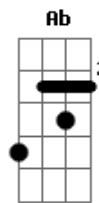

Shaman - Innocence

Tom: F

Dedilhado Inicial

Dedilhado acompanha o Gm e Bb
Intro: Dedilhado (Gm e Bb)

Gm
I woke today
Gm
Inside the train of dreams
Gm Bb
The rain poured down in black and white
Gm
I stood and stared
Gm
The rest of what remains
Gm Bb
My own world crumbling around
Ab
I held my tears
Cm Bb
One day comes after another

Dm Bb A Dm
Lick Final

Acordes

© ukulele-chords.com

© ukulele-chords.com

© ukulele-chords.com

© ukulele-chords.com

© ukulele-chords.com

© ukulele-chords.com