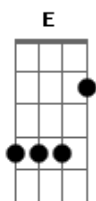

© ukulele-chords.com