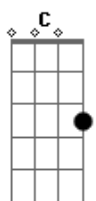

© ukulele-chords.com