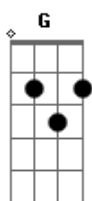

© ukulele-chords.com