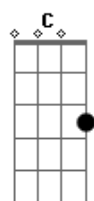

© ukulele-chords.com