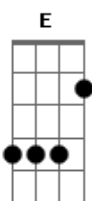

© ukulele-chords.com