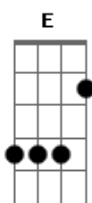

© ukulele-chords.com