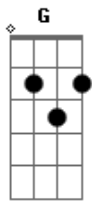

© ukulele-chords.com