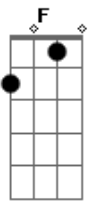

© ukulele-chords.com