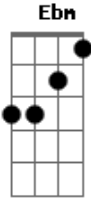

# Shiloh Dynasty - Again

tom:

Ebm (forma dos acordes no tom de Cm )

Capostrate na 3ª casa

Cm Cm  
Baby, oh

Gm G7  
If I had the money, love

Cm Cm  
Would that make you love me? No

Gm G7  
Would that make you love me? Oh, oh, oh

## Acordes

© ukulele-chords.com

© ukulele-chords.com

© ukulele-chords.com

© ukulele-chords.com

Gm G7  
If I had the money, love  
Cm Cm  
Would that make you love me? No  
Gm G7  
Would that make you love me? Oh, oh, oh