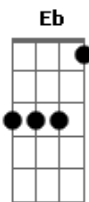

Sia - Soon We'll Be Found

Tom: Eb

(com acordes na forma de Capotraste na 1ª casa D)

Bm Em Gbm
Come along, it is the break of day
Bm Em Gbm
Surely now, you'll have some things to say
Bm Em Gbm G A
It's not the time for telling tales on me, whoa

D G D
So come along, it won't be long 'till we return happy
D G D
Shut your eyes, there are no lies in this world we call sleep
D G Gbm Gb
Let's desert this day of hurt, tomorrow we'll be free, whoa

Refrão:
Bm A D Em Bm
Let's not fight I'm tired can't we just sleep tonight
A D Em Bm
Turn away it's just there's nothing left here to say
A D Em G Gbm
Turn around I know we're lost but soon we'll be found

Bm Em Gbm
It's been rough but we'll be just fine
Bm Em Gbm

Work it out, yeah we'll survive
Bm Em Gbm G A
You musn't let a few bad times dictate, whoa.

D G D
So come along, it won't be long 'till we return happy
D G D
Shut your eyes, there are no lies in this world we call sleep
D G Gbm Gb
Let's desert this day of hurt, tomorrow we'll be freeeeeeee.

Bm A D Em Bm
Let's not fight I'm tired can't we just sleep tonight
A D Em Bm
Turn away it's just there's nothing left here to say
A D Em G Gbm
Turn around I know we're lost but soon we'll be found

Ponte:
G Bm A F Gbm G Gbm
Ooh.

Bm A D Em Bm
Let's not fight I'm tired can't we just sleep tonight
A D Em Bm
Turn away it's just there's nothing left here to say
A D Em G Gbm
Turn around I know we're lost but soon we'll be found

Acordes