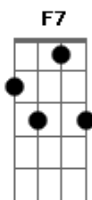

# Sienna Spiro - You Stole The Show

tom:

Bb

[Primeira Parte]

Bbm Fm Gb  
 You stole the show, got a standing ovation  
 Bbm Fm Gb  
 I lost control, from the stage, from your  
 Face and  
 Bbm Fm Gb  
 You don't say hello, I can't wait, I'm  
 Impatient  
 Bbm Fm Gb  
 Yeah, you stole my show, so I chase you to  
 Gbm  
 The pavement

[Segunda Parte]

Bbm Fm  
 You stole the show  
 Gb  
 Now the crowd's coming through, I just  
 Sink into you  
 Bbm Fm  
 Just blowin' smoke  
 Gb  
 'Cause this moment will end, I'll be back

© ukulele-chords.com

© ukulele-chords.com

At the scene

Bbm Fm  
 You left cold, my love turns green, I know  
 You

Gb  
 Made me hate myself, mm-mm-mm  
 Bbm Fm Gb Gbm  
 You stole it all, so I wait just to save  
 This