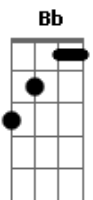

© ukulele-chords.com