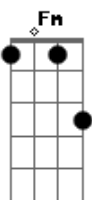

© ukulele-chords.com