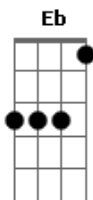

# Sienna Spiro - You Stole The Show

tom:

Bb

[Primeira Parte]

Bbm Fm Gb  
 You stole the show, got a standing ovation  
 Bbm Fm Gb  
 I lost control, from the stage, from your  
 Face and  
 Bbm Fm Gb  
 You don't say hello, I can't wait, I'm  
 Impatient  
 Bbm Fm Gb  
 Yeah, you stole my show, so I chase you to  
 Gbm  
 The pavement

[Segunda Parte]

Bbm Fm  
 You stole the show  
 Gb  
 Now the crowd's coming through, I just  
 Sink into you  
 Bbm Fm  
 Just blowin' smoke  
 Gb  
 'Cause this moment will end, I'll be back

© ukulele-chords.com

© ukulele-chords.com

At the scene

Bbm Fm  
 You left cold, my love turns green, I know  
 You

Gb  
 Made me hate myself, mm-mm-mm  
 Bbm Fm Gb Gbm  
 You stole it all, so I wait just to save  
 This