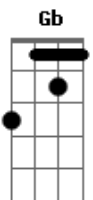

© ukulele-chords.com