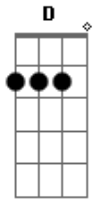

Silverchair - No Association

Tom: **G**

KEY
PM-palm mute
HR-harmonic
x-play muffled strings
/-slide up
\-slide down

TUNING
Dropped **D**
(DADGBE) from low to high
Intro: backwards guitar gradually goes to normal and Daniel is playing this:

D

1st verse (just bass line)

1st chorus

2nd verse

PM _____ HR PM _____

PM _____ HR

2nd chorus

3rd verse

Acordes

© ukulele-chords.com