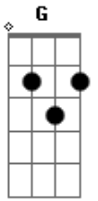

© ukulele-chords.com