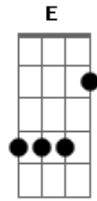

© ukulele-chords.com

PM _____ HR PM _____

PM _____ HR

3rd chorus (same as first)

Interlude

PM PM

PM PM PM

PM PM

PM PM PM

4th verse (clean)

OUTRO

PM _____

(doubled by second guitar playing same thing)

(doubled by second guitar)

(DISTORTION ON)

PM _____