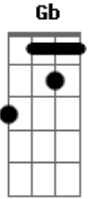

© ukulele-chords.com