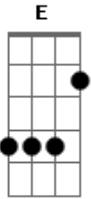

Simon & Garfunkel - Kathy's Song

tom:
Gb (forma dos acordes no tom de G)

Afinação: Eb Ab Db Gb Bb Eb

Intro: A7(11/13) C G C G

G C G C G
I hear the drizzle of the rain
Am E C D
Like a memory it falls
G Bm G C Am
Soft and warm continuing
Am C D G
Tapping on my roof and walls

G C G C G
And from the shelter of my mind
Am E C D
Through the window of my eyes
G Bm G C Am
I gaze beyond the rain drenched streets
Am E D G
To england where my heart lies

(A7(11/13) C G C G)

G C G C G
My mind's distracted and diffused
Am E C D
My thoughts are many miles away
G Bm G C Am
They lie with you when you're asleep
Am C D G
Kiss you when you start your day

(A7(11/13) C G C G)

Acordes

© ukulele-chords.com