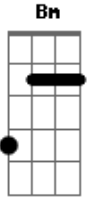

© ukulele-chords.com

G C G C G
And the song I was writing, is left undone
Am E C D
I don't know why I spend my time
G Bm G C Am
Writing songs I can't believe
Am C D G
With words that tear and strain to rhyme

(A7(11/13) C G C G)

G C G C G
And so you see I have come to doubt
Am E C D
All that I once held as true
G Bm G C Am
I stand alone without beliefs
Am C D G
The only truth I know is you

(A7(11/13) C G C G)

(G C G C G)
(Am E Am D)
(G Bm G C Am)
(Am C D G)
(A7(11/13) C G C G)

G C G C G
And as I watch the drops of rain
Am E C D
Weave thier weary paths and die
G Bm G C Am
I know that I am like the rain
Am C D G
There but for the grace of you, go I

[Final] A7(11/13) C G C G