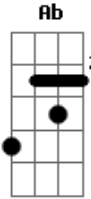

© ukulele-chords.com