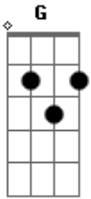

© ukulele-chords.com