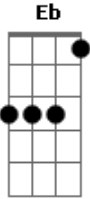

© ukulele-chords.com