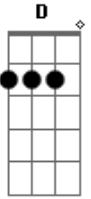

© ukulele-chords.com