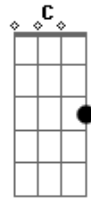

© ukulele-chords.com