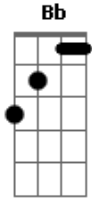

© ukulele-chords.com