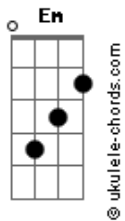

Sixpence None The Richer - Kiss Me

tom:

Intro: ^C
 D D D7 D
 D D D7 D

[Primeira Parte]

^D Kiss me ^D out of the bearded barley
^{D7} ^D Nightly, beside the green, green grass
^D Swing, swing, swing the spinning step
^{D7} ^G You wear those shoes and I will wear that dress

[Refrão]

^{Em} ^A ^D ^{Bm}
 Oh, kiss me beneath the milky twilight
^{Em} ^A ^D ^{D7}
 Lead me out on the moonlit floor
^{Em} ^A
 Lift your open hand
^D ^{Dadd9} ^{Bm} ^{Bm}
 Strike up the band and make the fireflies dance, silver
 moon's
^G ^A ^A
 Sparkling
 So kiss me

(D D D7 D)

Acordes

(D D D7 D)

[Segunda Parte]

^D ^D ^{D7} ^D
 Kiss me down by the broken tree house
^D
 Swing me upon its hanging tire
^D ^D
 Bring, bring, bring your flowered hat
^{D7} ^G
 We'll take the trail marked on your father's map