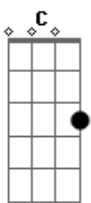

Sixpence None The Richer - Tonight

Tom: G
Intro: C G C G C G Am G D

C G C G
Tonight it's time choose a direction
C G Am G D
If you fail you can make a correction
C G C G
Slower now make life faster
C G Am G D
Make your mind up for once this time

REFRÃO:

C G
It's hard to know
D Em
Where I'm supposed to go
C G
It's hard, so hard to know
D Em
To know where I'm supposed to go
A C
Tonight
A C
Tonight

INTERLÚDIO: C G C G

C G C G
Tonight it's time choose a direction
C G Am G D
If you fail you can make a correction
C G C G
Slower now make life faster
C G Am G D
Make your mind up for once this time

REFRÃO:

C G
It's hard to know
D Em
Where I'm supposed to go

C G
It's hard, so hard to know
D Em
To know where I'm supposed to go
A C
Tonight
A C
Tonight
Em D
Tonight I'm gonna let it go
G A
And try to let it be
C D
Because I know you'll see

REFRÃO:

C G
That it's hard to know
D Em
Where I'm supposed to go
C G
But there is a way
D Em
And tomorrow is a brand new day
C G
That it's hard to know
D Em
Where I'm supposed to go
C G
But there is a way
D Em
And tomorrow is a brand new day
A C
Tonight
A C
Tonight
A C
Tonight

ENDING: C G C G C G C

Acordes

© ukulele-chords.com