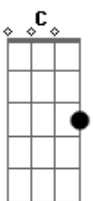

© ukulele-chords.com