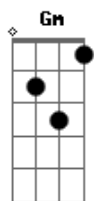

© ukulele-chords.com