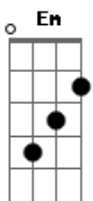

© ukulele-chords.com