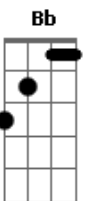

© ukulele-chords.com