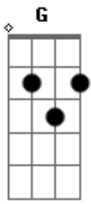

Dm And please remember
(**C G**) **Am**
That I never lied
Dm And please remember
(**C G**) **Am**
How I felt inside now honey
Dm You gotta make it your own way
(**C G**) **Am**
But you'll be alright now sugar
Dm You'll feel better tomorrow
C Come the morning light now baby

[Refrão Final]

F Don't you cry tonight
F Don't you cry tonight
F Don't you cry tonight

G A G
There's a heaven above you baby
F G F G
Don't you cry, don't you ever cry
F G E
Don't you cry tonight
F
Baby, maybe someday
F G F G
Don't you cry, don't you ever cry
F G C
Don't you cry tonight

[Riffs - Refrão Final]

(Parte 1)

(Parte 2)

(Parte 3)

Acordes

© ukulele-chords.com