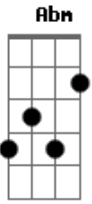

© ukulele-chords.com