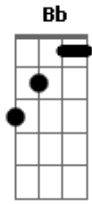

© ukulele-chords.com