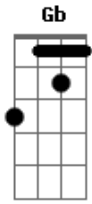

© ukulele-chords.com