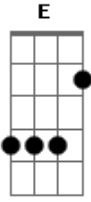

© ukulele-chords.com