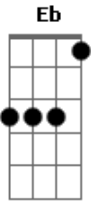

© ukulele-chords.com