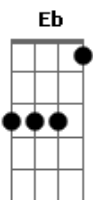

© ukulele-chords.com