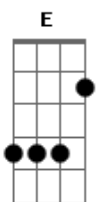

© ukulele-chords.com