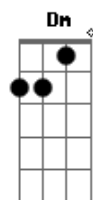

© ukulele-chords.com