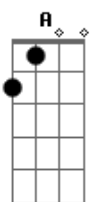

© ukulele-chords.com