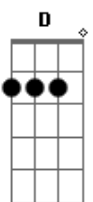

© ukulele-chords.com