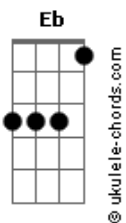

# Sonata Arctica - Two Minds One Soul

tom:

Ab (forma dos acordes no tom de A )

Afinação: Eb Ab Db Gb Bb Eb

Intro: Em D Em D  
Em D Em D Em

Em  
I feel emotions are denied  
I hide through day to welcome night  
Just to get away from you

Em  
Is it me that you've deceived  
Now you drown in make believe  
I'm so far away from you

C B C Em  
I know you can't see my face  
C B C Em  
I know you wont change

C  
The way your outlook is to life

Bm C G  
Such indecision you have two

D  
Minds in one soul

( Em D Em D )  
( Em D Em D )

Em  
I could not see the shades of light

You gave into the empty lies

You could never face the truth

## Acordes

Blind before the facts you've known

The picture now has turned to stone

You have two minds in one soul

C B C Em  
I know you can't see my face

C B C Em  
I know you wont change

C  
The way your outlook is to life