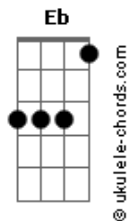

# Stephen Mcwhirter - Amazing Grace (Now I See)

tom:

Bb

Intro: Bb / | F7 / | Bb Eb | Bb / |

[Primeira Parte]

Bb Bb7  
Amazing grace  
Eb Bb  
How sweet the sound  
Gm Bb F  
That saved a wretch like me  
Bb Bb7  
I once was lost  
Eb Bb  
But now I'm found  
Gm F Bb  
Was blind, but now I see

[Refrão]

F  
Now I see  
Gm Eb  
Now I see  
Bb F  
I was blind  
Bb  
Oh, but now I see

[Segunda Parte]

Bb Bb7

## Acordes

'Twas grace that taught

Eb Bb

My heart to fear

Gm Bb F

And grace my fears relieved

Bb Bb7

How precious did

Eb Bb

That grace appear

Gbm F Bb

The hour I first believed

Instrumental

Bb / | Bb7 / | Eb / | Bb / |  
Gm / | F / | Bb / | Bb / |

[Terceira Parte]

Bb Bb7