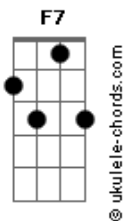

# Stephen Mcwhirter - Amazing Grace (Now I See)

tom:

Bb

Intro: Bb / | F7 / | Bb Eb | Bb / |

[Primeira Parte]

Bb Bb7  
Amazing grace  
Eb Bb  
How sweet the sound  
Gm Bb F  
That saved a wretch like me  
Bb Bb7  
I once was lost  
Eb Bb  
But now I'm found  
Gm F Bb  
Was blind, but now I see

[Refrão]

F  
Now I see  
Gm Eb  
Now I see  
Bb F  
I was blind  
Bb  
Oh, but now I see

[Segunda Parte]

Bb Bb7

## Acordes

'Twas grace that taught

Eb Bb

My heart to fear

Gm Bb F

And grace my fears relieved

Bb Bb7

How precious did

Eb Bb

That grace appear

Gbm F Bb

The hour I first believed

Instrumental

Bb / | Bb7 / | Eb / | Bb / |  
Gm / | F / | Bb / | Bb / |

[Terceira Parte]

Bb Bb7