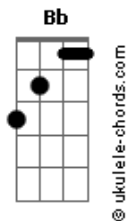

# Stephen Mcwhirter - Amazing Grace (Now I See)

tom:

Bb

Intro: Bb / | F7 / | Bb Eb | Bb / |

[Primeira Parte]

Bb Bb7  
Amazing grace  
Eb Bb  
How sweet the sound  
Gm Bb F  
That saved a wretch like me  
Bb Bb7  
I once was lost  
Eb Bb  
But now I'm found  
Gm F Bb  
Was blind, but now I see

[Refrão]

F  
Now I see  
Gm Eb  
Now I see  
Bb F  
I was blind  
Bb  
Oh, but now I see

[Segunda Parte]

Bb Bb7

## Acordes

'Twas grace that taught

Eb Bb

My heart to fear

Gm Bb F

And grace my fears relieved

Bb Bb7

How precious did

Eb Bb

That grace appear

Gbm F Bb

The hour I first believed

Instrumental

Bb / | Bb7 / | Eb / | Bb / |  
Gm / | F / | Bb / | Bb / |

[Terceira Parte]

Bb Bb7