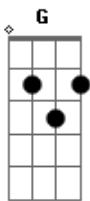

© ukulele-chords.com