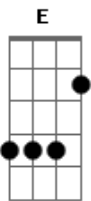

© ukulele-chords.com