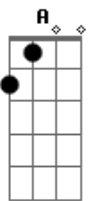

© ukulele-chords.com