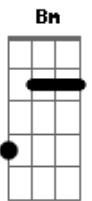

© ukulele-chords.com

© ukulele-chords.com