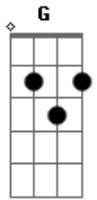

© ukulele-chords.com