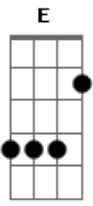

© ukulele-chords.com