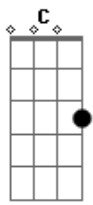

© ukulele-chords.com