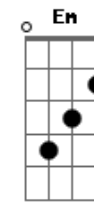

© ukulele-chords.com