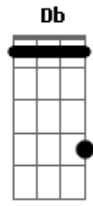

© ukulele-chords.com