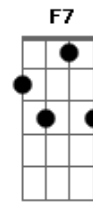

© ukulele-chords.com