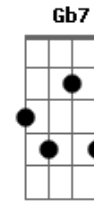

© ukulele-chords.com