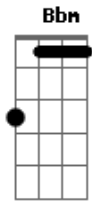

© ukulele-chords.com