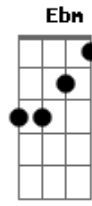

© ukulele-chords.com