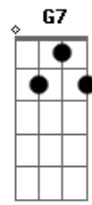

© ukulele-chords.com