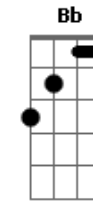

© ukulele-chords.com