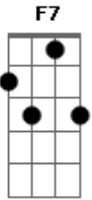

© ukulele-chords.com