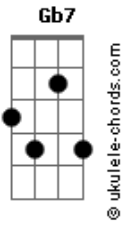

© ukulele-chords.com