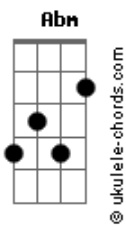

Stevie Wonder - Jesus Children Of America

Tom: G

(Original Key: Abm)

Intro: Em B7 Em, Bm (x2)

Verse 1:

Em B7
Hello Jesus,
Em Bm
Jesus children,
Em B7
Jesus loves you,
Em Bm
Jesus children.

Dm7 G7
Hello children,
C7M
Jesus loves you,

Em
Don't lie to 'em.
Don't you lie,
Don't lie to 'em.

Bridge:

Bm
Ooh, hu hu...
Uh uh uh...yeah.
Tell 'Em,
Don't lie to 'em.
Tell 'Em,
Don't lie to 'em.
Tell 'em Jesus.

Verse 3:

Bm Gb7
Tell me junkie;
Bm Gbm
If you're able,
Bm Gb7
Are you playing your cards,
Bm Gbm
On the table?
Am7 D7
Are you happy;
G7M Gb7
When you stick a needle,
Bm F#7, Bm Gbm
In your vein?

Bm Gb7
Jesus died on,
Bm Gbm
Cross for you,
Bm Gb7
Mary is just,
Bm Gbm
Looking at you.

Am7 D7 G7M Gb7
Mother Mary feels,
Bm Gb7
So much pain,
Bm
Looking at him.

Chorus 3:

Bm
You'd better tell;
Am7 G7M Gb7
Your story fast...
Bm
And if you lie;
Am7 G7M Gb7
It will come to pass...

Bm
You'd better tell;

Am7 G7M Gb7
Your story fast...
Bm
And if you lie;

Am7 G7M Gb7
It will come to pass...
(Repeat to Fade)

Acordes

© ukulele-chords.com

© ukulele-chords.com

© ukulele-chords.com

© ukulele-chords.com