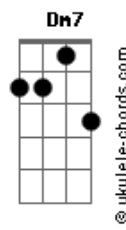

© ukulele-chords.com