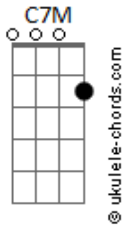

Am7 G7M Gb7
Your story fast...
Bm
And if you lie;

Am7 G7M Gb7
It will come to pass...
(Repeat to Fade)

Acordes

© ukulele-chords.com