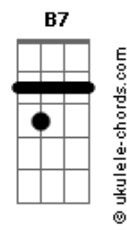

© ukulele-chords.com