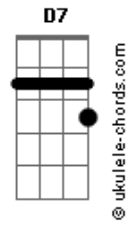

© ukulele-chords.com