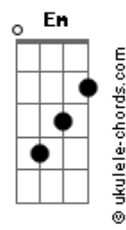

Stevie Wonder - Jesus Children Of America

Tom: G

(Original Key: Abm)

Intro: Em B7 Em, Bm (x2)

Verse 1:

Em B7
Hello Jesus,
Em Bm
Jesus children,
Em B7
Jesus loves you,
Em Bm
Jesus children.

Dm7 G7
Hello children,
C7M
Jesus loves you,

Em
Don't lie to 'em.
Don't you lie,
Don't lie to 'em.

Bridge:

Bm
Ooh, hu hu...
Uh uh uh...yeah.
Tell 'Em,
Don't lie to 'em.
Tell 'Em,
Don't lie to 'em.
Tell 'em Jesus.

Verse 3:

Bm Gb7
Tell me junkie;
Bm Gbm
If you're able,
Bm Gb7
Are you playing your cards,
Bm Gbm
On the table?
Am7 D7
Are you happy;
G7M Gb7
When you stick a needle,
Bm F#7, Bm Gbm
In your vein?

Bm Gb7
Jesus died on,
Bm Gbm
Cross for you,
Bm Gb7
Mary is just,
Bm Gbm
Looking at you.

Am7 D7 G7M Gb7
Mother Mary feels,
Bm Gb7
So much pain,
Bm
Looking at him.

Chorus 3:

Bm
You'd better tell;
Am7 G7M Gb7
Your story fast...
Bm
And if you lie;
Am7 G7M Gb7
It will come to pass...

Bm
You'd better tell;

Am7 G7M Gb7
Your story fast...
Bm
And if you lie;

Am7 G7M Gb7
It will come to pass...
(Repeat to Fade)

Acordes

© ukulele-chords.com

© ukulele-chords.com

© ukulele-chords.com

© ukulele-chords.com