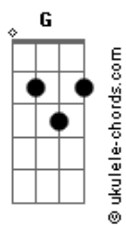

Stevie Wonder - Jesus Children Of America

Tom: G

(Original Key: Abm)

Intro: Em B7 Em, Bm (x2)

Verse 1:

Em B7
Hello Jesus,
Em Bm
Jesus children,
Em B7
Jesus loves you,
Em Bm
Jesus children.

Dm7 G7
Hello children,
C7M
Jesus loves you,

Em
Don't lie to 'em.
Don't you lie,
Don't lie to 'em.

Bridge:

Bm
Ooh, hu hu...
Uh uh uh...yeah.
Tell 'Em,
Don't lie to 'em.
Tell 'Em,
Don't lie to 'em.
Tell 'em Jesus.

Verse 3:

Bm Gb7
Tell me junkie;
Bm Gbm
If you're able,
Bm Gb7
Are you playing your cards,
Bm Gbm
On the table?
Am7 D7
Are you happy;
G7M Gb7
When you stick a needle,
Bm F#7, Bm Gbm
In your vein?

Bm Gb7
Jesus died on,
Bm Gbm
Cross for you,
Bm Gb7
Mary is just,
Bm Gbm
Looking at you.

Am7 D7 G7M Gb7
Mother Mary feels,
Bm Gb7
So much pain,
Bm
Looking at him.

Chorus 3:

Bm
You'd better tell;
Am7 G7M Gb7
Your story fast...
Bm
And if you lie;
Am7 G7M Gb7
It will come to pass...

Bm
You'd better tell;

Am7 G7M Gb7
Your story fast...
Bm
And if you lie;

Am7 G7M Gb7
It will come to pass...
(Repeat to Fade)

Acordes

© ukulele-chords.com

© ukulele-chords.com

© ukulele-chords.com

© ukulele-chords.com