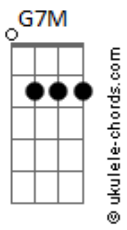

Stevie Wonder - Jesus Children Of America

Tom: G

(Original Key: Abm)

Intro: Em B7 Em, Bm (x2)

Verse 1:

Em B7
Hello Jesus,
Em Bm
Jesus children,
Em B7
Jesus loves you,
Em Bm
Jesus children.

Dm7 G7
Hello children,
C7M
Jesus loves you,

Em
Don't lie to 'em.
Don't you lie,
Don't lie to 'em.

Bridge:

Bm
Ooh, hu hu...
Uh uh uh...yeah.
Tell 'Em,
Don't lie to 'em.
Tell 'Em,
Don't lie to 'em.
Tell 'em Jesus.

Verse 3:

Bm Gb7
Tell me junkie;
Bm Gbm
If you're able,
Bm Gb7
Are you playing your cards,
Bm Gbm
On the table?
Am7 D7
Are you happy;
G7M Gb7
When you stick a needle,
Bm F#7, Bm Gbm
In your vein?

Bm Gb7
Jesus died on,
Bm Gbm
Cross for you,
Bm Gb7
Mary is just,
Bm Gbm
Looking at you.

Am7 D7 G7M Gb7
Mother Mary feels,
Bm Gb7
So much pain,
Bm
Looking at him.

Chorus 3:

Bm
You'd better tell;
Am7 G7M Gb7
Your story fast...
Bm
And if you lie;
Am7 G7M Gb7
It will come to pass...

Bm
You'd better tell;

Am7 G7M Gb7
Your story fast...
Bm
And if you lie;

Am7 G7M Gb7
It will come to pass...
(Repeat to Fade)

Acordes

© ukulele-chords.com

© ukulele-chords.com

© ukulele-chords.com

© ukulele-chords.com