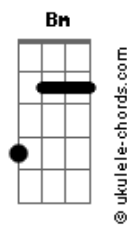

© ukulele-chords.com