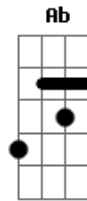

© ukulele-chords.com