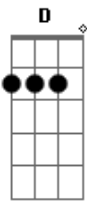

Stone Temple Pilots - Army Ants

Tom: **A** **Ab**

riff: (X4)
D A B E F C

You don't look but you kick me
You can't feel but you hit me
You can't live with the way i pray

Why do we all have to look this way
I gotta heart, i got blood feel pain

verso:
you don't look but you kick me .....

Time time is not on my side
cause the way i am.
Gotta gotta now gotta find a reason why
A woman aint a man

(X4)
A
why do we all have to look this way.....

(verso 1)

Why do we all have to think this way
I gotta heart, i got blood feel pain

riff (X4)

Fall into those single file lines
like army ants
Yeah, fall into those single file lines
And complete the plan

verso 1
Eb2 **A??** D2

(verso 1)

You don't look but you kick me
You can't deal with the way i pray

D

Acordes

© ukulele-chords.com

© ukulele-chords.com

© ukulele-chords.com

© ukulele-chords.com

© ukulele-chords.com

© ukulele-chords.com

© ukulele-chords.com