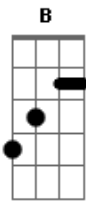

© ukulele-chords.com