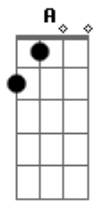

Stone Temple Pilots - Army Ants

Tom: **A** **Ab**

riff: (X4)
D A B E F C

You don't look but you kick me
You can't feel but you hit me
You can't live with the way i pray

Why do we all have to look this way
I gotta heart, i got blood feel pain

verso:
you don't look but you kick me .....

Time time is not on my side
cause the way i am.
Gotta gotta now gotta find a reason why
A woman aint a man

(X4)
A
why do we all have to look this way.....

(verso 1)

Why do we all have to think this way
I gotta heart, i got blood feel pain

riff (X4)

Fall into those single file lines
like army ants
Yeah, fall into those single file lines
And complete the plan

verso 1
Eb2 **A??** D2

(verso 1)

You don't look but you kick me
You can't deal with the way i pray

D

Acordes

© ukulele-chords.com