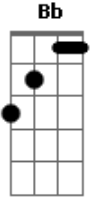

Stray Kids - Taste

tom:
 Capotraste na 4ª casa Gbm (forma dos acordes no tom de Dm)
 Intro: A Bb A7 Dm
 A Bb A7 Dm

[Primeira Parte]

Fake eyes open, tto sogabeorin apeum A Bb
 Ichame nal tto gajigo norajwo A7 Dm
 Fake eyes open, tto sogabeorin apeum A Bb
 Ichame nal deo manggajige norajwo A7 Dm
 It's like bad red roses A
 Hyanggie michyeo hoheubi gappajim Bb
 Areumdaume garyeojin jitgo dukkeoun gasi A7 Dm
 Don't care about it algo itjana A Bb
 Beire ssain nundongja A7
 Hetgallindamyeon jigeum i sunganeul Dm
 Jeulgyeo babe, babe, don't test me, oh no A Bb A7
 Babe, babe, don't get m? wrong Dm A
 Geojiseun an hae gamhi Bb
 Uimi buy?ohan i bamui A7
 Jeongdabeun you can get me Dm
 Oroji you can get me A Bb

Addicted to you

A7 Dm

Sijakae beorin isang nae ge anim an dwae

Acordes

© ukulele-chords.com

© ukulele-chords.com

© ukulele-chords.com

© ukulele-chords.com