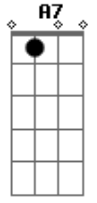

Addicted to you

A7 Dm

Sijakae beorin isang nae ge anim an dwae

Acordes

© ukulele-chords.com

© ukulele-chords.com

© ukulele-chords.com

© ukulele-chords.com