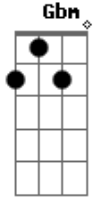

A Bb

Don't make me bad, bad

Addicted to you

A7 Dm

Sijakae beorin isang nae ge anim an dwae

Acordes

© ukulele-chords.com