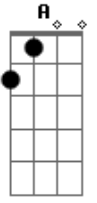

Addicted to you

A7 Dm

Sijakae beorin isang nae ge anim an dwae

Acordes

© ukulele-chords.com

© ukulele-chords.com

© ukulele-chords.com

© ukulele-chords.com