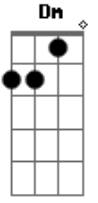

Addicted to you

A7 Dm

Sijakae beorin isang nae ge anim an dwae

Acordes

© ukulele-chords.com

© ukulele-chords.com

© ukulele-chords.com

© ukulele-chords.com