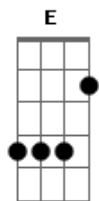

Summer Salt - Sweet To Me

tom:

Intro: E Gbm D E7

You're so sweet to me
Will you be sour later?

Let's climb in our tree
Looking back, looking back I

Remember

Stepping out on the moon
Back home where we're from
Digging your company

These days have just begun

Now a days the wave ride high as we crash on
The ocean floor

Dusting off the daisy chain you

Wore when life was new and strange
Taking us back for a change

(D E7 E7)

Acordes

© ukulele-chords.com

© ukulele-chords.com

© ukulele-chords.com

© ukulele-chords.com

© ukulele-chords.com

© ukulele-chords.com

You're so sweet to me
Bringing treats back from the food
Trailer

I could leave you a key
Kicking back, kicking back
Feeling lazy