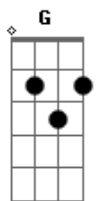

Summer Salt - Sweet To Me

tom:

Intro: E Gbm D E7

You're so sweet to me
Will you be sour later?

Let's climb in our tree
Looking back, looking back I

Remember

Stepping out on the moon
Back home where we're from
Digging your company

These days have just begun

Now a days the wave ride high as we crash on
The ocean floor

Dusting off the daisy chain you

Wore when life was new and strange
Taking us back for a change

(D E7 E7)

Acordes

© ukulele-chords.com