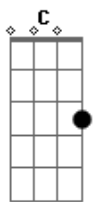

Super Simple Songs - I See Something Blue

tom:
C

Blue! I see something blue
C Am Dm G

Blue! I see something blue
Am Bm

Blue, blue, blue, blue
C D E F G

I see something blue

Find something blue!

Yellow! I see something yellow
C Am Dm G

Yellow! I see something yellow
Am Bm

Yellow, yellow
C D E F G

I see something yellow

Find something yellow!

C Am Dm G

Red! I see something red
C Am Dm G

Red! I see something red
Am Bm

Red, red, red, red
C D E F G

I see something red

Find something red!

Purple! I see something purple
C Am Dm G

Purple! I see something purple
Am Bm

Purple, purple
C D E F G

I see something purple

Find something purple!

Blue yellow
Dm G

Red purple
Am Bm G7 C

I see colors everywhere

Acordes

© ukulele-chords.com