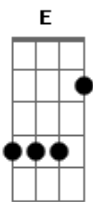

Super Simple Songs - I See Something Blue

tom:
C

Blue! I see something blue
C Am Dm G

Blue! I see something blue
Am Bm

Blue, blue, blue, blue
C D E F G

I see something blue

Find something blue!

Yellow! I see something yellow
C Am Dm G

Yellow! I see something yellow
Am Bm

Yellow, yellow
C D E F G

I see something yellow

Find something yellow!

C Am Dm G

Red! I see something red
C Am Dm G

Red! I see something red
Am Bm

Red, red, red, red
C D E F G

I see something red

Find something red!

Purple! I see something purple
C Am Dm G

Purple! I see something purple
Am Bm

Purple, purple
C D E F G

I see something purple

Find something purple!

Blue yellow
Dm G

Red purple
Am Bm G7 C

I see colors everywhere

Acordes

© ukulele-chords.com

© ukulele-chords.com

© ukulele-chords.com

© ukulele-chords.com

© ukulele-chords.com

© ukulele-chords.com

© ukulele-chords.com

© ukulele-chords.com

© ukulele-chords.com