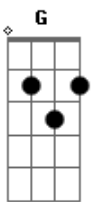

Super Simple Songs - I See Something Blue

tom:
C

Blue! I see something blue
C Am Dm G

Blue! I see something blue
Am Bm

Blue, blue, blue, blue
C D E F G

I see something blue

Find something blue!

Yellow! I see something yellow
C Am Dm G

Yellow! I see something yellow
Am Bm

Yellow, yellow
C D E F G

I see something yellow

Find something yellow!

C Am Dm G

Red! I see something red
C Am Dm G

Red! I see something red
Am Bm

Red, red, red, red
C D E F G

Red purple
Am Bm G7 C

I see colors everywhere

Acordes

© ukulele-chords.com

© ukulele-chords.com

© ukulele-chords.com

© ukulele-chords.com

© ukulele-chords.com