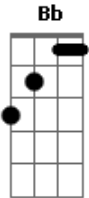

© ukulele-chords.com