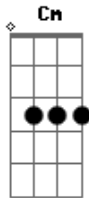

© ukulele-chords.com