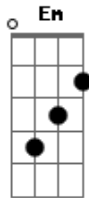

© ukulele-chords.com