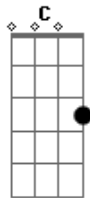

© ukulele-chords.com