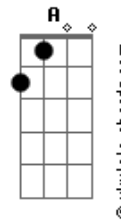

Sweet - Love Is Like Oxygen

tom:

Intro: F Dm Am F Dm Am

Am G
Love is like oxygen
Am G Dm
You get too much you get too high
Em F
Not enough and you're gonna die
Dm E
Love gets you high

Am G
Love is like oxygen
Am G Dm
You get too much you get too high
Em F
Not enough and you're gonna die
Dm E
Love gets you high

Am G
Time on my side
F Dm
I got it all
Am G
I've heard that pride
F Dm E
Always comes before a fall
Dm Em
There's a rumour goin' round the town
F C
That you don't want me around
Dm Em
I can't shake off my city blues
F Bb A
Every way turn I lose

Am G
Love is like oxygen
Am G
You get too much you get too high
Dm C
Not enough and you're gonna die
Dm E
Love gets you high

Acordes

Am G
Love is like oxygen
Am G
You get too much you get too high
Dm C
Not enough and you're gonna die
Dm E
Love gets you high
Am G
Time is no healer
Am Dm
If you're not there
Am G
Lonely fever
Am Dm E
Sad words in the air
Am Dm
Some things are better left unsaid
Am Dm
I'm gonna spend my days in bed
Am Dm
I'll walk the streets at night
C E
To be hidden by the city lights
E7
City lights

(Am G Am G Am G Am G)

Am G
Love is like oxygen
Am G
You get too much you get too high
Dm C
Not enough and you're gonna die
Dm E
Love gets you high

Am G
Love is like oxygen
Am G
You get too much you get too high
Dm C
Not enough and you're gonna die
Dm E
Love gets you high