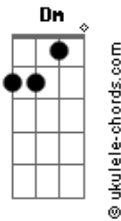

Sweet - Love Is Like Oxygen

tom:

Intro: F Dm Am F Dm Am

Am G
Love is like oxygen
Am G Dm
You get too much you get too high
Em F
Not enough and you're gonna die
Dm E
Love gets you high

Am G
Love is like oxygen
Am G Dm
You get too much you get too high
Em F
Not enough and you're gonna die
Dm E
Love gets you high

Am G
Time on my side
F Dm
I got it all
Am G
I've heard that pride
F Dm E
Always comes before a fall
Dm Em
There's a rumour goin' round the town
F C
That you don't want me around
Dm Em
I can't shake off my city blues
F Bb A
Every way turn I lose

Am G
Love is like oxygen
Am G
You get too much you get too high
Dm C
Not enough and you're gonna die
Dm E
Love gets you high

Acordes

Am G
Love is like oxygen
Am G
You get too much you get too high
Dm C
Not enough and you're gonna die
Dm E
Love gets you high
Am G
Time is no healer
Am Dm
If you're not there
Am G
Lonely fever
Am Dm E
Sad words in the air
Am Dm
Some things are better left unsaid
Am Dm
I'm gonna spend my days in bed
Am Dm
I'll walk the streets at night
C E
To be hidden by the city lights
E7
City lights

(Am G Am G Am G Am G)

Am G
Love is like oxygen
Am G
You get too much you get too high
Dm C
Not enough and you're gonna die
Dm E
Love gets you high

Am G
Love is like oxygen
Am G
You get too much you get too high
Dm C
Not enough and you're gonna die
Dm E
Love gets you high