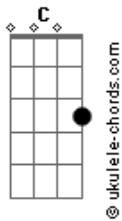

Sweet - Love Is Like Oxygen

tom:

Intro: F Dm Am F Dm Am

Am G
Love is like oxygen
Am G Dm
You get too much you get too high
Em F
Not enough and you're gonna die
Dm E
Love gets you high

Am G
Love is like oxygen
Am G Dm
You get too much you get too high
Em F
Not enough and you're gonna die
Dm E
Love gets you high

Am G
Time on my side
F Dm
I got it all
Am G
I've heard that pride
F Dm E
Always comes before a fall
Dm Em
There's a rumour goin' round the town
F C
That you don't want me around
Dm Em
I can't shake off my city blues
F Bb A
Every way turn I lose

Am G
Love is like oxygen
Am G
You get too much you get too high
Dm C
Not enough and you're gonna die
Dm E
Love gets you high

Acordes

Am G
Love is like oxygen
Am G
You get too much you get too high
Dm C
Not enough and you're gonna die
Dm E
Love gets you high
Am G
Time is no healer
Am Dm
If you're not there
Am G
Lonely fever
Am Dm E
Sad words in the air
Am Dm
Some things are better left unsaid
Am Dm
I'm gonna spend my days in bed
Am Dm
I'll walk the streets at night
C E
To be hidden by the city lights
E7
City lights

(Am G Am G Am G Am G)

Am G
Love is like oxygen
Am G
You get too much you get too high
Dm C
Not enough and you're gonna die
Dm E
Love gets you high

Am G
Love is like oxygen
Am G
You get too much you get too high
Dm C
Not enough and you're gonna die
Dm E
Love gets you high