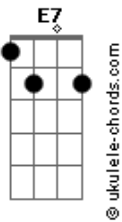

Sweet - Love Is Like Oxygen

tom:

Intro: F Dm Am F Dm Am

Am G
Love is like oxygen
Am G Dm
You get too much you get too high
Em F
Not enough and you're gonna die
Dm E
Love gets you high

Am G
Love is like oxygen
Am G Dm
You get too much you get too high
Em F
Not enough and you're gonna die
Dm E
Love gets you high

Am G
Time on my side
F Dm
I got it all
Am G
I've heard that pride
F Dm E
Always comes before a fall
Dm Em
There's a rumour goin' round the town
F C
That you don't want me around
Dm Em
I can't shake off my city blues
F Bb A
Every way turn I lose

Am G
Love is like oxygen
Am G
You get too much you get too high
Dm C
Not enough and you're gonna die
Dm E
Love gets you high

Acordes

Am G
Love is like oxygen
Am G
You get too much you get too high
Dm C
Not enough and you're gonna die
Dm E
Love gets you high
Am G
Time is no healer
Am Dm
If you're not there
Am G
Lonely fever
Am Dm E
Sad words in the air
Am Dm
Some things are better left unsaid
Am Dm
I'm gonna spend my days in bed
Am Dm
I'll walk the streets at night
C E
To be hidden by the city lights
E7
City lights

(Am G Am G Am G Am G)

Am G
Love is like oxygen
Am G
You get too much you get too high
Dm C
Not enough and you're gonna die
Dm E
Love gets you high

Am G
Love is like oxygen
Am G
You get too much you get too high
Dm C
Not enough and you're gonna die
Dm E
Love gets you high