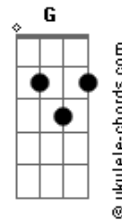

Sweet - Love Is Like Oxygen

tom:

Intro: F Dm Am F Dm Am

Am G
Love is like oxygen
Am G Dm
You get too much you get too high
Em F
Not enough and you're gonna die
Dm E
Love gets you high

Am G
Love is like oxygen
Am G Dm
You get too much you get too high
Em F
Not enough and you're gonna die
Dm E
Love gets you high

Am G
Time on my side
F Dm
I got it all
Am G
I've heard that pride
F Dm E
Always comes before a fall
Dm Em
There's a rumour goin' round the town
F C
That you don't want me around
Dm Em
I can't shake off my city blues
F Bb A
Every way turn I lose

Am G
Love is like oxygen
Am G
You get too much you get too high
Dm C
Not enough and you're gonna die
Dm E
Love gets you high

Acordes

Am G
Love is like oxygen
Am G
You get too much you get too high
Dm C
Not enough and you're gonna die
Dm E
Love gets you high
Am G
Time is no healer
Am Dm
If you're not there
Am G
Lonely fever
Am Dm E
Sad words in the air
Am Dm
Some things are better left unsaid
Am Dm
I'm gonna spend my days in bed
Am Dm
I'll walk the streets at night
C E
To be hidden by the city lights
E7
City lights

(Am G Am G Am G Am G)

Am G
Love is like oxygen
Am G
You get too much you get too high
Dm C
Not enough and you're gonna die
Dm E
Love gets you high

Am G
Love is like oxygen
Am G
You get too much you get too high
Dm C
Not enough and you're gonna die
Dm E
Love gets you high