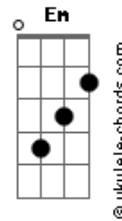

Sweet - Love Is Like Oxygen

tom:

Intro: F Dm Am F Dm Am

Am G
Love is like oxygen
Am G Dm
You get too much you get too high
Em F
Not enough and you're gonna die
Dm E
Love gets you high

Am G
Love is like oxygen
Am G Dm
You get too much you get too high
Em F
Not enough and you're gonna die
Dm E
Love gets you high

Am G
Time on my side
F Dm
I got it all
Am G
I've heard that pride
F Dm E
Always comes before a fall
Dm Em
There's a rumour goin' round the town
F C
That you don't want me around
Dm Em
I can't shake off my city blues
F Bb A
Every way turn I lose

Am G
Love is like oxygen
Am G
You get too much you get too high
Dm C
Not enough and you're gonna die
Dm E
Love gets you high

Acordes

Am G
Love is like oxygen
Am G
You get too much you get too high
Dm C
Not enough and you're gonna die
Dm E
Love gets you high
Am G
Time is no healer
Am Dm
If you're not there
Am G
Lonely fever
Am Dm E
Sad words in the air
Am Dm
Some things are better left unsaid
Am Dm
I'm gonna spend my days in bed
Am Dm
I'll walk the streets at night
C E
To be hidden by the city lights
E7
City lights

(Am G Am G Am G Am G)

Am G
Love is like oxygen
Am G
You get too much you get too high
Dm C
Not enough and you're gonna die
Dm E
Love gets you high

Am G
Love is like oxygen
Am G
You get too much you get too high
Dm C
Not enough and you're gonna die
Dm E
Love gets you high