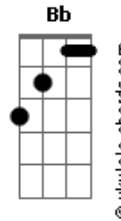

Sweet - Love Is Like Oxygen

tom:

Intro: F Dm Am F Dm Am

Am G
Love is like oxygen
Am G Dm
You get too much you get too high
Em F
Not enough and you're gonna die
Dm E
Love gets you high

Am G
Love is like oxygen
Am G Dm
You get too much you get too high
Em F
Not enough and you're gonna die
Dm E
Love gets you high

Am G
Time on my side
F Dm
I got it all
Am G
I've heard that pride
F Dm E
Always comes before a fall
Dm Em
There's a rumour goin' round the town
F C
That you don't want me around
Dm Em
I can't shake off my city blues
F Bb A
Every way turn I lose

Am G
Love is like oxygen
Am G
You get too much you get too high
Dm C
Not enough and you're gonna die
Dm E
Love gets you high

Acordes

Am G
Love is like oxygen
Am G
You get too much you get too high
Dm C
Not enough and you're gonna die
Dm E
Love gets you high
Am G
Time is no healer
Am Dm
If you're not there
Am G
Lonely fever
Am Dm E
Sad words in the air
Am Dm
Some things are better left unsaid
Am Dm
I'm gonna spend my days in bed
Am Dm
I'll walk the streets at night
C E
To be hidden by the city lights
E7
City lights

(Am G Am G Am G Am G)

Am G
Love is like oxygen
Am G
You get too much you get too high
Dm C
Not enough and you're gonna die
Dm E
Love gets you high

Am G
Love is like oxygen
Am G
You get too much you get too high
Dm C
Not enough and you're gonna die
Dm E
Love gets you high