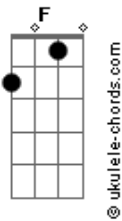

Sweet - Love Is Like Oxygen

tom:

Intro: F Dm Am F Dm Am

Am G
Love is like oxygen
Am G Dm
You get too much you get too high
Em F
Not enough and you're gonna die
Dm E
Love gets you high

Am G
Love is like oxygen
Am G Dm
You get too much you get too high
Em F
Not enough and you're gonna die
Dm E
Love gets you high

Am G
Time on my side
F Dm
I got it all
Am G
I've heard that pride
F Dm E
Always comes before a fall
Dm Em
There's a rumour goin' round the town
F C
That you don't want me around
Dm Em
I can't shake off my city blues
F Bb A
Every way turn I lose

Am G
Love is like oxygen
Am G
You get too much you get too high
Dm C
Not enough and you're gonna die
Dm E
Love gets you high

Acordes

Am G
Love is like oxygen
Am G
You get too much you get too high
Dm C
Not enough and you're gonna die
Dm E
Love gets you high
Am G
Time is no healer
Am Dm
If you're not there
Am G
Lonely fever
Am Dm E
Sad words in the air
Am Dm
Some things are better left unsaid
Am Dm
I'm gonna spend my days in bed
Am Dm
I'll walk the streets at night
C E
To be hidden by the city lights
E7
City lights

(Am G Am G Am G Am G)

Am G
Love is like oxygen
Am G
You get too much you get too high
Dm C
Not enough and you're gonna die
Dm E
Love gets you high

Am G
Love is like oxygen
Am G
You get too much you get too high
Dm C
Not enough and you're gonna die
Dm E
Love gets you high