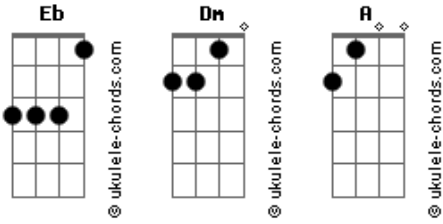

# Swell - Yes And No

Tom: **Eb**

official website :

Chords (can be played instead of guitar1): **Gm**, **Dm**

Played on keyboard, arranged for guitar. **A** beautiful instrumental and psychedelic song...

Guitar1 :

## Acordes

Guitar2 fig.1 :

```

-----10-----|
-----11-----10-----|
-----12-----|
|
-----10--12--13--|
-----|
    
```

play fig.1 two times before fig.2

Guitar2 fig.2 :