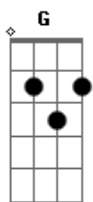

Switchfoot - Meant to live

Tom: G

Afinação em D

[INT] -> Bm - A - E - G - A

Verse 1:

G
Fumbling his confidence

Riff 1

And wondering why the world has passed him by

G E
Somewhere we live inside

Verse 2: (igual ao Verse 1)

Dreaming about Providence
And whether mice or men have second tries
Maybe we've been living with our eyes half open
Maybe we're bent and broken

(CHORUS)

(INTRO)

D G
We want more than this world's got to offer (2x)

D G
We want more than the wars of our fathers

C G
And everything inside screams for second life

D
We were meant to life for so much more (Have we lost ourselves?)

D
We were meant to live (2x)
Fim -> intro até o E

Riff 1 -> F#,D,E,D,F#,D,F##- F#,D,E,D,F#,D,F#

Acordes

© ukulele-chords.com

© ukulele-chords.com

© ukulele-chords.com

© ukulele-chords.com

© ukulele-chords.com