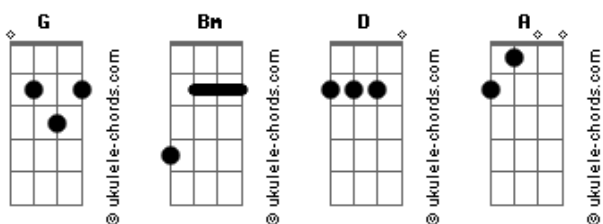

Taemin - Back To You

tom:

Intro: Bm G D A
Bm G D A

[Primeira Parte]

Bm G D A
Amugeotto anieotji Yeah
Bm G D A
Nega nareul anajugi jeonkkajin
Bm G D A
Kkwae gwaenchaneun nomiraneun geol
Bm G D A
Neoro inae jogeumsshik alge dwaesseo

[Pré-Refrão]

Bm G
Geunde igeon mollatteon geoji
D A
Ibyeol dwiye noraenmaldeuri
Bm G A
Ireokedo changi himdeun gotonginji

Bm G D A
Neon naega kkudeon kkum Woo woo
Bm G D A
Naega shwideon sum Woo woo
Bm G D A Bm G
Bogo deutgo neukkigo mideotteon sesangi sarajyeo
A
What I can do to get back to you

[Solo] Bm G D A

[Segunda Parte]

Bm G D A
Neutgi jeone doragalge
Bm G D A
Nareul wihae jogeumman yeoreodullae
Bm G
Oh nega eomneun bameun neomu gireo

Acordes

D A
Giyak eomneun yaksogiran shireo
Bm G D A
Dajeonghan geu ipsullo nal kkaeweo neul geuraetteut

[Pré-Refrão]

Bm G
Dwicheogigo dwicheogigetji
D A
Geuriumgwa goeroum sail
Bm G A
Eodido nan sokhal suga eopseul teni

Bm G D A
Neon naega kkudeon kkum Woo woo
Bm G D A
Naega shwideon sum Woo woo
Bm G D A Bm G
Bogo deutgo neukkigo mideotteon sesangi sarajyeo
A
What I can do to get back to you

[Ponte]

Bm G A
Oh modeun gieogi adeukhaejyeo
Bm G
Ganjeolhan nae uijiwaneun bandaero
Bm A
Ajik geugose seoitgireul
Bm G D A
Girl I just miss you yea-yeah
Bm G D A
Naega saldeon pum yea-yeah
Bm G D A Bm G
Bogo deutgo neukkigo mideotteon sesangi sarajyeo
A Bm G D
What I can do to get back to you
A Bm G
To get back to you
D A
Back to you