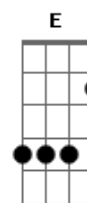

© ukulele-chords.com