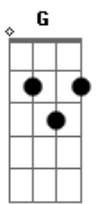

Take That - Julie

Tom: D
Intro: - D , Bm , G , A.

VERSE -
D Bm
Julie, what's your problem?

G A
Won't you tell me, what's going on?

G Edim
Cause there's a dark cloud, hanging over you.

A
You've been down, down, down too long.

CHORUS -
G D A G D
A
You used to sing sha lalalalala I want you, sing, sha lalalalala I do.

G D Bm A
There's a band outside, and they're playing now, for you, for you.

VERSE -
D Bm
Julie, come to your window.

G D A G D
A
You used to sing sha lalalalala I want you, sing, sha lalalalala I do.

G D Bm A
There's a band outside and they're playing now, for you, for you.

G D A G D
A
You used to sing sha lalalalala I want you, sing, sha lalalalala I do.

G D Bm A
D
There's a band outside and they're playing now, for you, for you.

D Bm G D
Sha lalalalala I want you, sha lalalalala I do.

Acordes

© ukulele-chords.com

© ukulele-chords.com

© ukulele-chords.com

© ukulele-chords.com