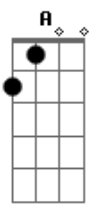

CHORUS -
G D A G D
A
You used to sing sha lalalalala I want you, sing, sha lalalalala I do.

G D Bm A
There's a band outside, and they're playing now, for you, for you.

VERSE -
D Bm
Julie, come to your window.

G D Bm A
D
There's a band outside and they're playing now, for you, for you.

D Bm G D
Sha lalalalala I want you, sha lalalalala I do.

Acordes

© ukulele-chords.com

© ukulele-chords.com

© ukulele-chords.com

© ukulele-chords.com