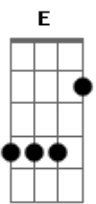

Take That - Julie

Tom: D
Intro: - D , Bm , G , A.

VERSE -
D Bm
Julie, what's your problem?

G A
Won't you tell me, what's going on?

G Edim
Cause there's a dark cloud, hanging over you.

A
You've been down, down, down too long.

CHORUS -
G D A G D
A
You used to sing sha lalalalala I want you, sing, sha lalalalala I do.

G D Bm A
There's a band outside, and they're playing now, for you, for you.

VERSE -
D Bm
Julie, come to your window.

G D A G D
A
You used to sing sha lalalalala I want you, sing, sha lalalalala I do.

G D Bm A
There's a band outside and they're playing now, for you, for you.

G D A G D
A
You used to sing sha lalalalala I want you, sing, sha lalalalala I do.

G D Bm A
D
There's a band outside and they're playing now, for you, for you.

D Bm G D
Sha lalalalala I want you, sha lalalalala I do.

Acordes

© ukulele-chords.com

© ukulele-chords.com

© ukulele-chords.com

© ukulele-chords.com