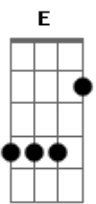

# Take That - Julie

Tom: D  
Intro: - D , Bm , G , A.

VERSE -  
D Bm  
Julie, what's your problem?

G A  
Won't you tell me, what's going on?

G Edim  
Cause there's a dark cloud, hanging over you.

A  
You've been down, down, down too long.

CHORUS -  
G D A G D  
A  
You used to sing sha lalalalala I want you, sing, sha lalalalala I do.

G D Bm A  
There's a band outside, and they're playing now, for you, for you.

VERSE -  
D Bm  
Julie, come to your window.

G D A G D  
A  
You used to sing sha lalalalala I want you, sing, sha lalalalala I do.

G D Bm A  
There's a band outside and they're playing now, for you, for you.

G D A G D  
A  
You used to sing sha lalalalala I want you, sing, sha lalalalala I do.

G D Bm A  
D  
There's a band outside and they're playing now, for you, for you.

D Bm G D  
Sha lalalalala I want you, sha lalalalala I do.