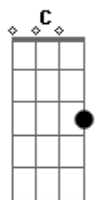

© ukulele-chords.com