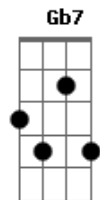

© ukulele-chords.com