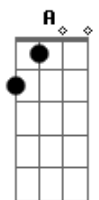

© ukulele-chords.com