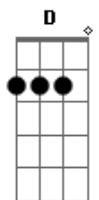

Taleesa - 4 Your Love

Tom: D
Intro: Bm G (8X)
Bm G A (4X)

Bm G
Bm
You, you were always on my mind. In my dreams most every time
Since I knew you into deep. G A
Bm G
Bm
Hey, baby I'm not a kind of king. Who can buy you everything. G
But you can't leave me this way. A
D
Hey you guy, don't be blue. Don't waste time for someone new C G
If you want love, try my love. A
D
If you could see with my eyes. What goes on with a girl inside. A
C Gb7
When you tell me. goodbye
Bm G D A
Four your love. Oh my love oh oh
Bm G D A
Four your love. Oh my love oh oh
Bm
For your love
Bm G (2X)
Bm G
Bm
You changed the way I used to live. Cause you had so much to give G A
I can't believe that now it's gone G
Bm
Bm
I, I'm like ice under the sun. Like a bed that is undone

G
If you're not here loving me. D
A
I shouldn't want, to give you more. Cause I'm scared to fall in love C G
When you're touching me, holding me. D A
If we are all alone. I feel love down to the bone C Gb7
So I won't say, goodbye Bm G D A
Four your love. Oh my love oh oh Bm G D A
Four your love. Oh my love oh oh Bm
For your love Bm G (4X)
D A
Hey you guy, don't be blue. Don't waste time for someone new C G
If you want love, try my love. A
D
If you could see with my eyes. What goes on with a girl inside. C Gb7
When you tell me. goodbye Bm G D A
Four your love. Oh my love oh oh Bm G D A
Four your love. Oh my love oh oh Bm G D A
Four your love. Oh my love oh oh Bm G D A
Four your love. Oh my love oh oh Bm
For your love

Acordes

© ukulele-chords.com