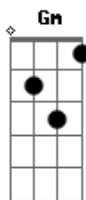

© ukulele-chords.com