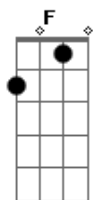

Tame Impala - Disciplines

Tom: F
Intro: (F Bb)
(Gm C7)

VERSE 1

Cause I was still not sure
But it's something I'm used to
And I could tell by your face
No one's ever been new to you

But I could tell you things
That I can't say to anyone
And you can run today
But you didn't stay there long

Interlude 2x: (F Bb)
(Gm C7)

BRIDGE

Not it's like the world owes you

Walking around like everybody should know you
I wanna feel like we used to
But now you worry cause the idiot's would lose you

VERSE 2

And I had no idea
What that fame could do to you
And I can tell you've changed
By the people around you

I used to take the long way
Just so I could walk past your door
I used to wait for a sign
But I guess I want anyone

Interlude 2x: (F Bb)
(Gm C7)

So much I wanna tell you...
So much I wanna tell you...

Acordes