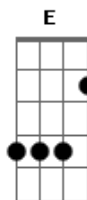

© ukulele-chords.com