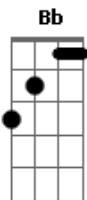

© ukulele-chords.com