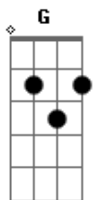

Tame Impala - Feels Like We Only Go Backwards

Tom: G

It feels like I ^G only go ^D backwards, ^C baby

Every part of me ^G says go ^D ahead ^C

I got my hopes up again, oh no not again

Feels like we only go backwards darlin'

^{Em} I know that you think you sound silly when you call my name ^D

But I hear it inside my head all day ^{Em}

when I realize I'm just holding on to the hope that maybe ^A

Your feelings don't show ^{Am}

It feels like I ^G only go ^D backwards, ^C baby

Every part of me ^G says go ^D ahead ^C
^G ^D ^C

I got my hopes up again, oh no not again

It feels like we only go backwards darlin' ^G ^D ^C

^{Em} The seed of all this indecision isn't me, oh no ^D

Cause I decided long ago

^{Em} but that's the way it seems to go when trying so hard to get ^A
to something real

It feels ^{Am}

3x

It feels like I ^G only go ^D backwards, ^C darlin'

Every part of me ^G says go ^D ahead ^C

I got my hopes up again, oh no not again

Feels like we only go backwards darlin' ^G ^D ^C

Acordes

© ukulele-chords.com