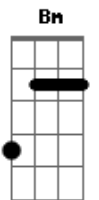

ukulele-chords.com