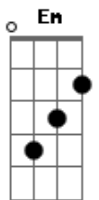

ukulele-chords.com