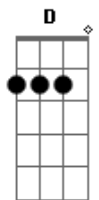

Tamer - Beautiful Crime

Tom: D
Intro: Bm (4x)
Bm Em Bm Em Dm Bm

[Verse]

Bm
Each step I left behind
A
Each road you know is mine
G
Walking on the line ten stories high
Bm
Say you'll still be by my side
Bm
If I could take your hand
A
If you could understand
G
That I can barely breath the air is thin
Bm
I fear the fall and where we'll land

[Chorus]

G
We fight every night for something
Em
When the sun sets we're both the same
Bm
Half in the shadows
A
Half burned in flames
G
We can't look back for nothin'
Em
Take what you need say your goodbyes
Bm
I gave you everything
A
And it's a beautiful crime
Bm

[Verse]

Bm
Each breath I left behind
A
Each breath you take is mine
G
Walking on the line ten stories high
Bm
Fear a fall you're asking why
Bm
We're leaving the things we lost

A
Leaving the ones we've crossed
G
I have to make an end so we begin
Bm
To save my soul at any cost

[Chorus]

G
We fight every night for something
Em
When the sun sets we're both the same
Bm
Half in the shadows

A
Half burned in flames
G
We can't look back for nothin'
Em
Take what you need say your goodbyes
Bm
I gave you everything

A
This darkness is the light

This darkness is the light

[Instrumental]

Bm Em
Bm Em Dm Bm

G Em Bm A
Em G Bm A

[Chorus]

G
We fight every night for something
Em
When the sun sets we're both the same
Bm
Half in the shadows
A
Half burned in flames
G
We can't look back for nothin'
Em
Take what you need say your goodbyes
Bm
I gave you everything
A
And it's a beautiful crime (Piano outro in Bm)

Acordes

ukulele-chords.com