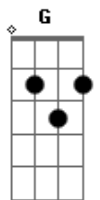

ukulele-chords.com