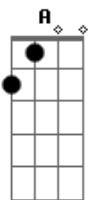

ukulele-chords.com