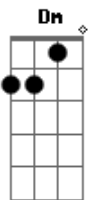

ukulele-chords.com