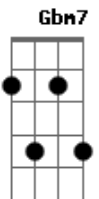

© ukulele-chords.com