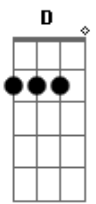

(com acordes na forma de Capotraste na 2ª casa (capo 2ª casa) C)

(intro 2x) C G Am F

(verse 1)

C G
Here you are now Fresh from your wars
Am F
Back from the edge of time
C G
And all that you were Stripped to the bone
Am F
I thought you'd want to know

(chorus)

C G Am F
when you feel the world is crashing
C
All around your feet
G Am F
Come running headlong into my arms
C G
Breathless I'll never judge you
Am F
I can only love you
C G
Come now running headlong
Am F C
Into my arms Breathless

(verse 2)

G
Lay down your guns Too weak to run
Am F C
Nothing can harm you here Your precious heart
G Am F
Broken and scarred Somehow you made it through
G F G
I only ask that you won't go again

(chorus)

C G Am F
when you feel the world is crashing
C
All around your feet
G Am F
Come running headlong into my arms
C G
Breathless I'll never judge you
Am F
I can only love you
C G
Come now running headlong
Am F Dm7 F C G
Into my arms Breathless Breathless

(bridge)

Dm7
So glad to see you smiling
F
It's So good to hear your laugh
C G
I think that you've found you even missed yourself
Dm7 F
I'm only asking this cause I think that
G F G F G
Truth be told Oh you'll never go again again

(chorus)

C G Am F
when you feel the world is crashing
C
All around your feet
G Am F
Come running headlong into my arms
C G
Breathless I'll never judge you
Am F
I can only love you
C G
Come now running headlong
Am F C G Am F C G Am F
Into my arms Breathless Breathless
C G Am F
So when you feel the world is crashing down
C G Am F
would you come and run into my arms

Acordes

© ukulele-chords.com