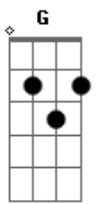

© ukulele-chords.com