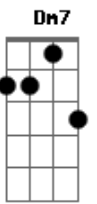

© ukulele-chords.com