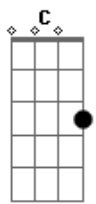

© ukulele-chords.com