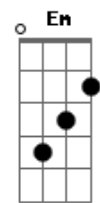

© ukulele-chords.com