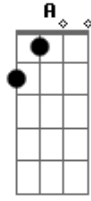

© ukulele-chords.com