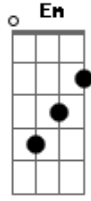

© ukulele-chords.com