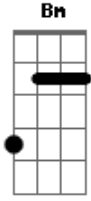

© ukulele-chords.com