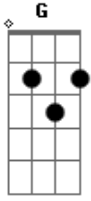

Taylor Swift - Invisible Strings

tom:

Intro: G D Em Bm

[Primeira Parte]

G
Green was the color
D
Of the grass
Em
Where I used to read
Bm
At Centennial Park
G
I used?to?think I
D Em Bm
Would?meet somebody there
G
Teal was the color?
D
Of your shirt
Em
When you were sixteen
Bm
At the yogurt shop
G
You?used?to?work at to?
D Em Bm
Make a little ?money

[Terceira Parte]

G
Cold was the steel
D
Of my axe to grind
Em
For the boys who
Bm
Broke my heart
G
Now I send their
D Em Bm
Babies presents
G
Gold was the color
D
Of the leaves
When I showed you
Em Bm
Around Centennial Park
G
Hell was the journey but
D Em Bm
It brought me heaven

Am G D

Ooh-ooh-ooh-ooh

(Am G D)

(Am G D)

(Am G D)

(Am G D)

Acordes

© ukulele-chords.com