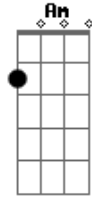

© ukulele-chords.com