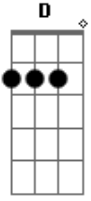

Taylor Swift - Invisible Strings

tom:

Intro: G D Em Bm

[Primeira Parte]

G
Green was the color
D
Of the grass
Em
Where I used to read
Bm
At Centennial Park
G
I used?to?think I
D Em Bm
Would?meet somebody there
G
Teal was the color?
D
Of your shirt
Em
When you were sixteen
Bm
At the yogurt shop
G
You?used?to?work at to?
D Em Bm
Make a little ?money

[Terceira Parte]

G
Cold was the steel
D
Of my axe to grind
Em
For the boys who
Bm
Broke my heart
G
Now I send their
D Em Bm
Babies presents
G
Gold was the color
D
Of the leaves
When I showed you
Em Bm
Around Centennial Park
G
Hell was the journey but
D Em Bm
It brought me heaven

Am G D

Ooh-ooh-ooh-ooh

(Am G D)

(Am G D)

(Am G D)

(Am G D)

Acordes

© ukulele-chords.com