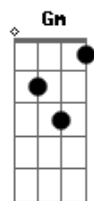

© ukulele-chords.com