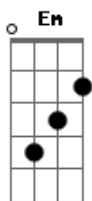

Taylor Swift - That's The Way I Loved You

Tom: F

(com acordes na forma de D)
Capotraste na 3ª casa
(capo on 3rd)

(intro) (D A Em G) (2x) A

D A
He is sensible and so incredible
Em G
And all my single friends are jealous
D A
He says everything I need to hear and it's like
Em G
I couldn't ask for anything better
D A
He opens up my door and I get into his car
Em Gm
And he says you look beautiful tonight
G
And I feel perfectly fine

D
But I miss screaming and fighting and kissing in the rain
A
And it's 2am and I'm cursing your name
Em
You're so in love that you act insane
G A
And that's the way I loved you
D
Breakin' down and coming undone
A
It's a roller coaster kinda rush
Em
And I never knew I could feel that much
G D A Em G A
And that's the way I loved you

D
He respects my space
A
And never makes me wait
Em G
And he calls exactly when he says he will
D
He's close to my mother
A
Talks business with my father
Em
He's charming and endearing
G

And I'm comfortable

D
But I miss screaming and fighting and kissing in the rain
A
And it's 2am and I'm cursing your name
Em
You're so in love that you act insane
G A
And that's the way I loved you
D
Breakin' down and coming undone
A
It's a roller coaster kinda rush
Em
And I never knew I could feel that much
G D A Em G
And that's the way I loved you

Em G
He can't see the smile I'm faking
D
And my heart's not breaking
A
'Cause I'm not feeling anything at all
Em
And you were wild and crazy
G D
Just so frustrating, intoxicating, complicated
A G
Got away by some mistake and now