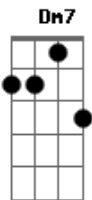

© ukulele-chords.com