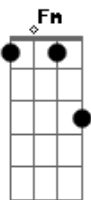

© ukulele-chords.com