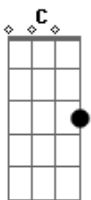

C F
And if you never bleed, you're never gonna grow

And it's alright now

Am C F
But we were something, don't you think so?

Roaring twenties, tossing pennies in the pool

And if my wishes came true

It would've been you

G F
In my defense, I have none

C Dm7
For never leaving well enough alone

C Dm
But it would've been fun

C F
If you would've been the one
(Ooh)

Dm C
I have this dream you're doing cool shit

Dm C
Having adventures on your own

F C
You meet some woman on the internet

Dm7 C
and take her home
Dm7 C Dm
We never painted by the numbers, baby
C
But we were making it count
Dm C
You know the greatest loves of all time
F C
Are over now
F C
I guess you never know, never know
F C Am
And it's another day waking up alone
C F
But we were something, don't you think so?
C Dm
Roaring twenties, tossing pennies in the pool
C Dm
And if my wishes came true
C Am
It would've been you
G F
In my defense, I have none
C Dm
For never leaving well enough alone
C Dm
But it would've been fun
C Am
If you would've been the one
G F
I, I, I persist and resist
C
The temptation to ask you
Dm C
If one thing had been different
Dm C Am
Would everything be different today?
G F
We were something, don't you think so?
C Dm7
Rosé flowing with your chosen family
C Dm
And it would've been sweet
C Am
If it could've been me
G F
In my defense, I have none
C Dm
For digging up the grave another time
C Dm
But it would've been fun
C Dm
If you would've been the one
C Dm C
(Ooh)

Acordes

© ukulele-chords.com