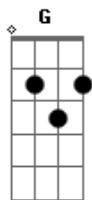

© ukulele-chords.com